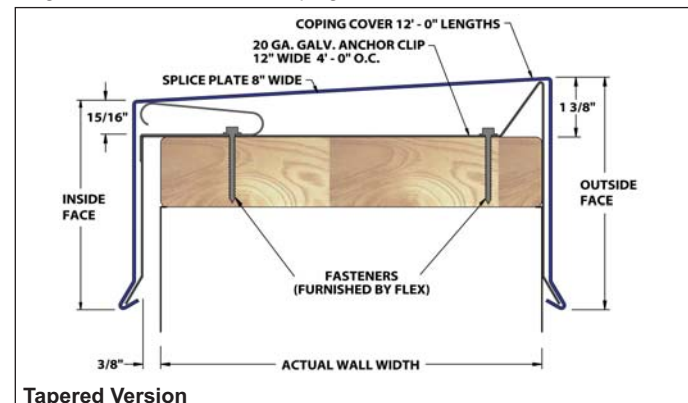

Flex™ Roof Edge Systems

Flexlock FLE Extended Roof Edge

.050" & .063" fascia cover

Fully Adhered or Mechanically Attached Single-Ply Version
Built-Up or Modified Version Available

Additional Fascia & Coping Solutions

Flexlock FLT Roof Edge

24 ga. & .040" fascia cover

Fully Adhered or Mechanically Attached Single-Ply Version
Built-Up or Modified Version Available

Installation is a snap

Flexlock FLS Roof Edge

24 ga., .040", .050" & .063" fascia cover

Fully Adhered or Mechanically Attached Single-Ply Version
Built-Up or Modified Version Available

Flexcap FLC Coping

24 ga., .040", .050" & .063" coping cover

Tapered Version
Flat or Existing Slope Version Available