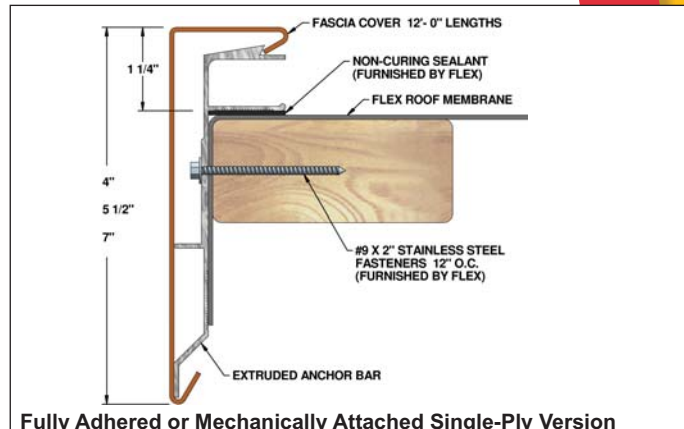

- Fast Lead Times
- Quick, Easy Installation
- Full System Warranty

Flexlock FLE

Flexlock FLE Roof Edge

24 ga. & .040" fascia cover

Flexlock FLE-HG Roof Edge

.050" & .063" fascia cover

flexroofingsystems.com
800-969-0108

Flex™ Roof Edge Systems

Flexlock FLE Extended Roof Edge

.050" & .063" fascia cover

Fully Adhered or Mechanically Attached Single-Ply Version
Built-Up or Modified Version Available

Additional Fascia & Coping Solutions

Flexlock FLT Roof Edge

24 ga. & .040" fascia cover

Fully Adhered or Mechanically Attached Single-Ply Version
Built-Up or Modified Version Available

Installation is a snap

Flexlock FLS Roof Edge

24 ga., .040", .050" & .063" fascia cover