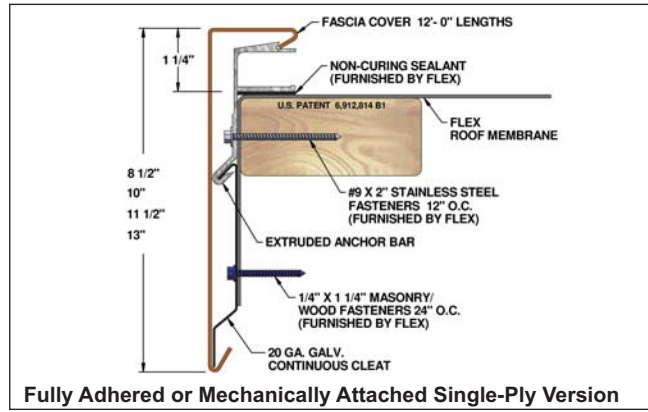

- Fast Lead Times
- Quick, Easy Installation
- Full System Warranty

Flexlock FLE

Flexlock FLE Roof Edge

24 ga. & .040" fascia cover

Flexlock FLE-HG Roof Edge

.050" & .063" fascia cover

flexroofingsystems.com
800-969-0108

Flex™ Roof Edge Systems

Flexlock FLE Extended Roof Edge

.050" & .063" fascia cover

Fully Adhered or Mechanically Attached Single-Ply Version
Built-Up or Modified Version Available

Additional Fascia & Coping Solutions

Flexlock FLT Roof Edge

24 ga. & .040" fascia cover

Fully Adhered or Mechanically Attached Single-Ply Version
Built-Up or Modified Version Available

Installation is a snap

Flexlock FLS Roof Edge

24 ga., .040", .050" & .063" fascia cover