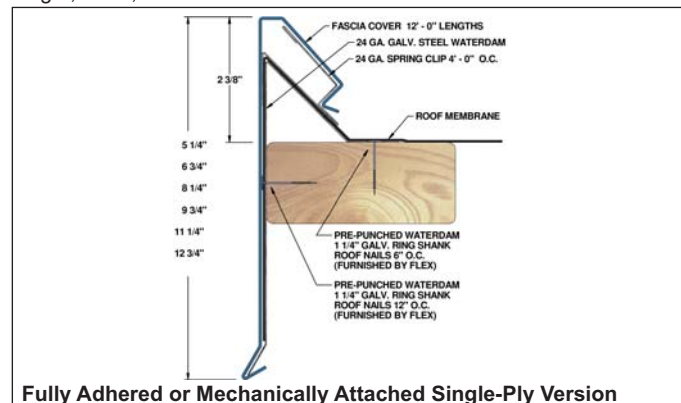

Flex™ Roof Edge Systems

Flexlock FLE Extended Roof Edge

.050" & .063" fascia cover

Fully Adhered or Mechanically Attached Single-Ply Version
Built-Up or Modified Version Available

Additional Fascia & Coping Solutions

Flexlock FLT Roof Edge

24 ga. & .040" fascia cover

Fully Adhered or Mechanically Attached Single-Ply Version
Built-Up or Modified Version Available

Installation is a snap

Flexlock FLS Roof Edge

24 ga., .040", .050" & .063" fascia cover

Fully Adhered or Mechanically Attached Single-Ply Version
Built-Up or Modified Version Available

Flexcap FLC Coping

24 ga., .040", .050" & .063" coping cover

Tapered Version
Flat or Existing Slope Version Available