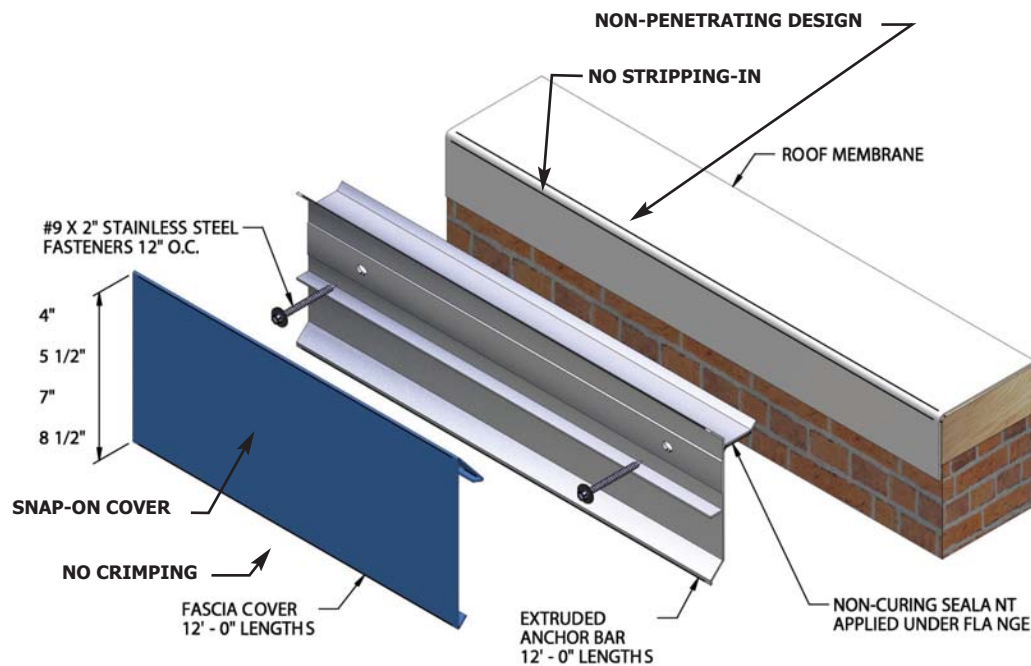

Flex Roof Edge Systems

Flex Roofing Systems' full system warranties include the Flex roof edge system and ensure complete wind protection from edge to edge. When it comes to protecting your building's roof from wind damage, nothing is more important than the strength of its edge. That's why all of our systems have been tested and proven to provide maximum protection.

- Fast Lead Times
- Quick, Easy Installation
- Full System Warranty

Flexlock FLE

Flexlock FLE Roof Edge

24 ga. & .040" fascia cover

Flexlock FLE-HG Roof Edge

.050" & .063" fascia cover

flexroofingsystems.com
800-969-0108

Flex™ Roof Edge Systems

Flexlock FLE Extended Roof Edge

.050" & .063" fascia cover

Fully Adhered or Mechanically Attached Single-Ply Version
Built-Up or Modified Version Available

Additional Fascia & Coping Solutions

Flexlock FLT Roof Edge

24 ga. & .040" fascia cover

Fully Adhered or Mechanically Attached Single-Ply Version
Built-Up or Modified Version Available

Installation is a snap

Flexlock FLS Roof Edge

24 ga., .040", .050" & .063" fascia cover