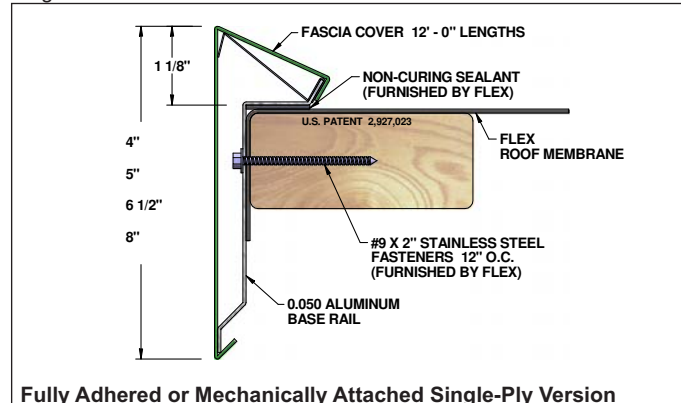

Flex™ Roof Edge Systems

Flexlock FLE Extended Roof Edge

.050" & .063" fascia cover

Fully Adhered or Mechanically Attached Single-Ply Version
Built-Up or Modified Version Available

Additional Fascia & Coping Solutions

Flexlock FLT Roof Edge

24 ga. & .040" fascia cover

Fully Adhered or Mechanically Attached Single-Ply Version
Built-Up or Modified Version Available

Installation is a snap

Flexlock FLS Roof Edge

24 ga., .040", .050" & .063" fascia cover

Fully Adhered or Mechanically Attached Single-Ply Version
Built-Up or Modified Version Available

Flexcap FLC Coping

24 ga., .040", .050" & .063" coping cover

Tapered Version
Flat or Existing Slope Version Available