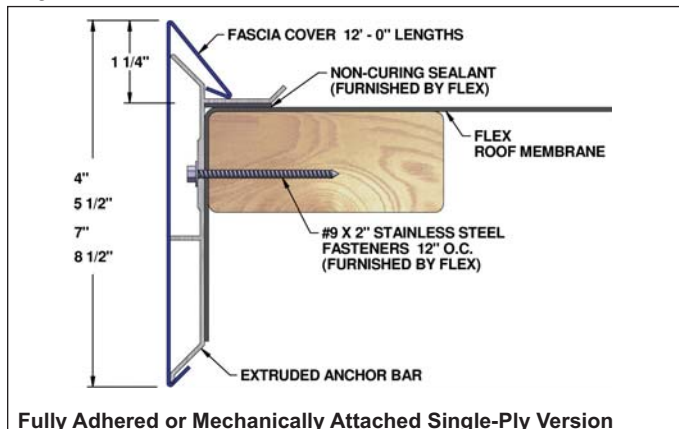

- Fast Lead Times
- Quick, Easy Installation
- Full System Warranty

Flexlock FLE

Flexlock FLE Roof Edge

24 ga. & .040" fascia cover

Flexlock FLE-HG Roof Edge

.050" & .063" fascia cover

flexroofingsystems.com
800-969-0108

Flex™ Roof Edge Systems

Flexlock FLE Extended Roof Edge

.050" & .063" fascia cover

Fully Adhered or Mechanically Attached Single-Ply Version
Built-Up or Modified Version Available

Additional Fascia & Coping Solutions