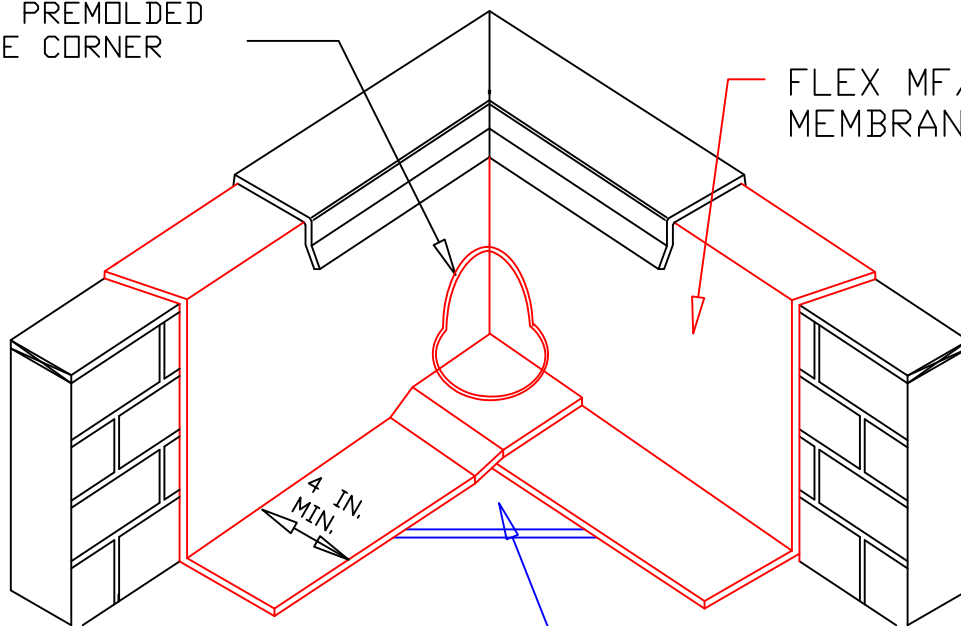

HEAT WELD PREMOLDED
FLEX INSIDE CORNER
(REQ'D)

FLEX MF/R FLASHING
MEMBRANE

4 IN.
MIN.

FLEX MFR MEMBRANE

HEAT WELD PREMOLDED OUTSIDE CORNER
(REQ'D)

FLEX MF/R FLASHING MEMBRANE

FLEX MFR MEMBRANE

TITLE	INSIDE/OUTSIDE CORNER	
NAME	DETAIL NO. 3.20	
DRAWN BY:	SK	DATE: 8/2012
APPLICABLE TO ALL FLEX		
MECHANICALLY FASTENED SYSTEMS		
FLEX MEMBRANE INTERNATIONAL	2670 LEISCZ'S BRIDGE RD. LEESPORT, PA 19533 800-969-0108 FlexRoofingSystems.com	