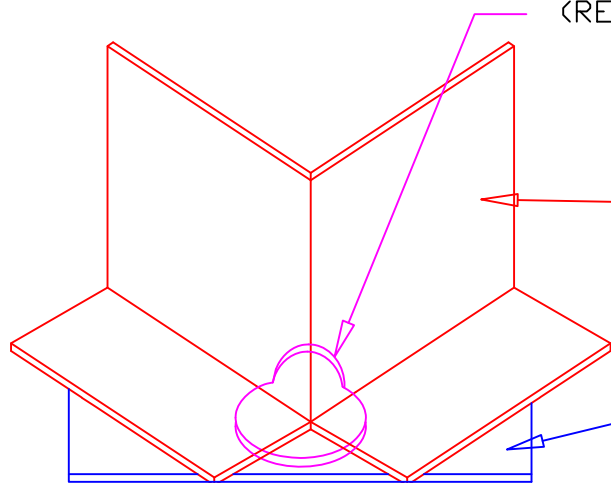

HEAT WELD PREMOLDED
FLEX INSIDE CORNER
(REQ'D)

FLEX MF/R FLASHING
MEMBRANE

4 IN.
MIN.

FLEX MFR MEMBRANE

HEAT WELD PREMOLDED OUTSIDE CORNER
(REQ'D)

FLEX MF/R FLASHING MEMBRANE

FLEX MFR MEMBRANE

TITLE	INSIDE/OUTSIDE CORNER	
NAME	DETAIL NO. 3.20	
DRAWN BY:	SK	DATE: 8/2012
APPLICABLE TO ALL FLEX		
MECHANICALLY FASTENED SYSTEMS		
FLEX MEMBRANE INTERNATIONAL	2670 LEISCZ'S BRIDGE RD. LEESPORT, PA 19533 800-969-0108 FlexRoofingSystems.com	