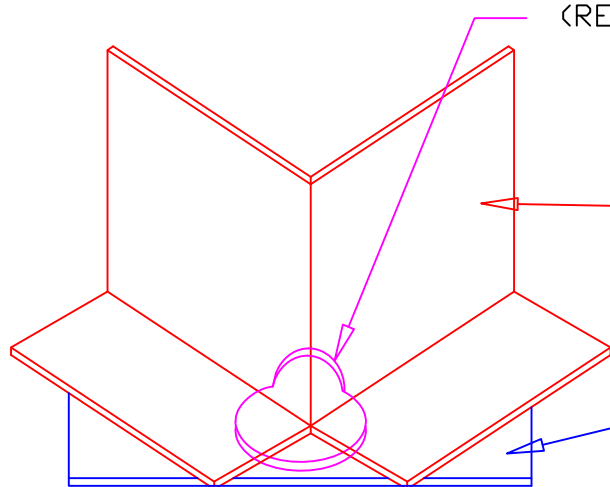

HEAT WELD PREMOLDED
FLEX INSIDE CORNER
(REQ'D)

FLEX MF/R FLASHING
MEMBRANE

FLEX FIELD MEMBRANE

4 IN.
MIN.

HEAT WELD PREMOLDED OUTSIDE CORNER
(REQ'D)

FLEX MF/R FLASHING MEMBRANE

FLEX FIELD MEMBRANE

TITLE	INSIDE/OUTSIDE CORNER	
NAME	DETAIL NO. 3.20	
DRAWN BY:	SK	DATE: 8/2012
APPLICABLE TO ALL FLEX		
ADHERED ROOFING SYSTEMS		
FLEX MEMBRANE INTERNATIONAL	2670 LEISCZ'S BRIDGE RD. LEESPORT, PA 19533 800-969-0108 FlexRoofingSystems.com	