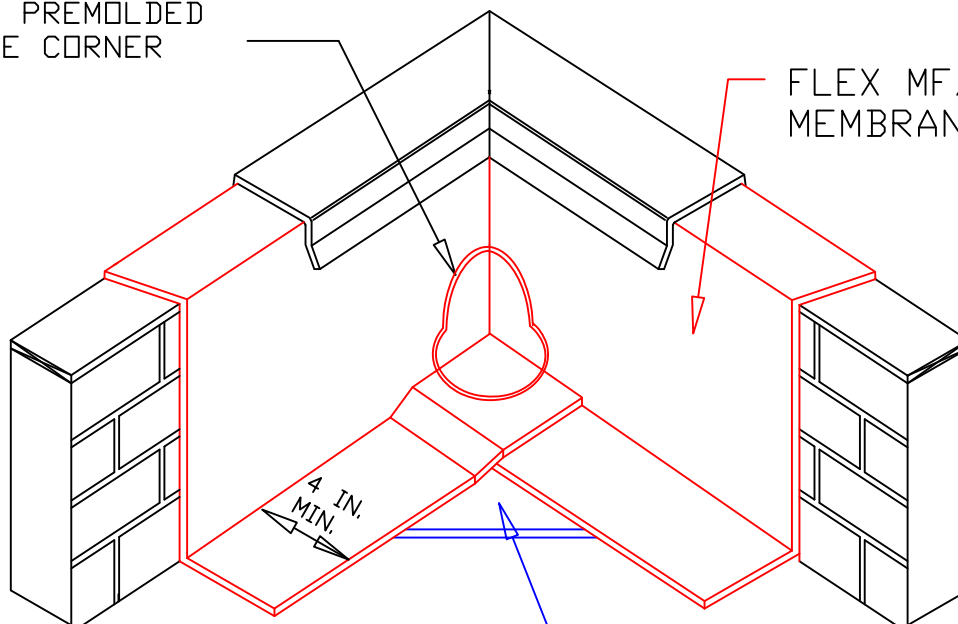

HEAT WELD PREMOLDED
FLEX INSIDE CORNER
(REQ'D)

FLEX MF/R FLASHING
MEMBRANE

FLEX FIELD MEMBRANE

4 IN.
MIN.

HEAT WELD PREMOLDED OUTSIDE CORNER
(REQ'D)

FLEX MF/R FLASHING MEMBRANE

FLEX FIELD MEMBRANE

TITLE	INSIDE/OUTSIDE CORNER	
NAME	DETAIL NO. 3.20	
DRAWN BY:	SK	DATE: 8/2012
APPLICABLE TO ALL FLEX		
ADHERED ROOFING SYSTEMS		
FLEX MEMBRANE INTERNATIONAL	2670 LEISCZ'S BRIDGE RD. LEESPORT, PA 19533 800-969-0108 FlexRoofingSystems.com	